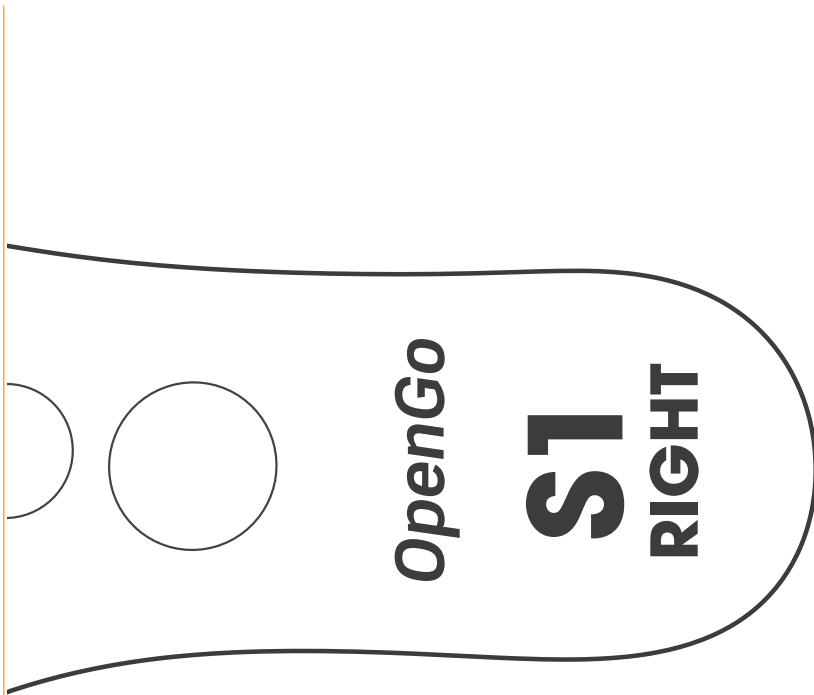

Size 1

EU 32 - 33

US Men 1 - 2

US Women 2½ - 3½

Width

80.2 mm

3.16 in

Length

214.9 mm

8.46 in